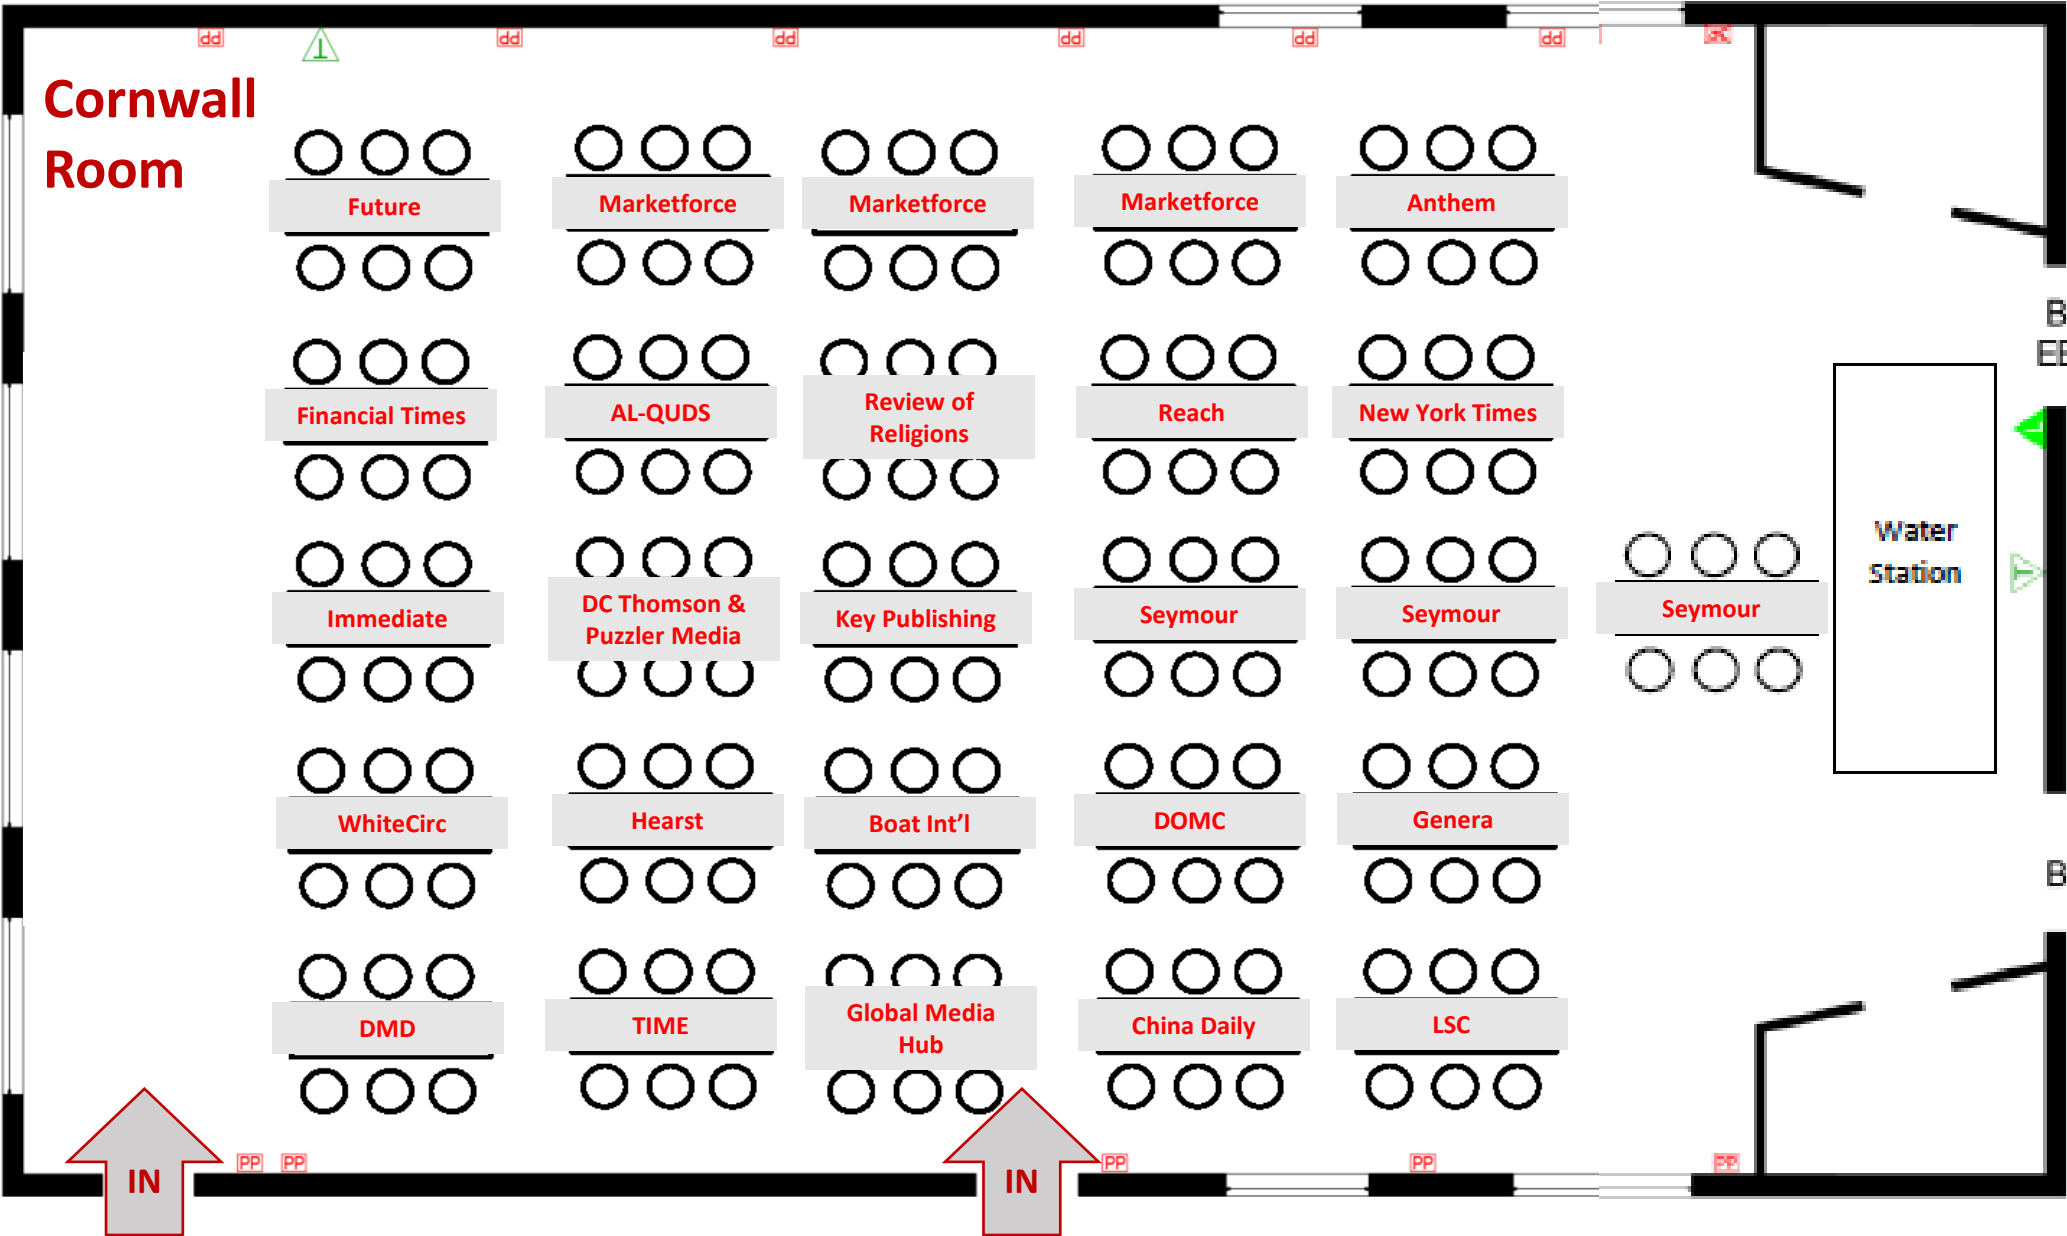

# BPXM 2022 – Business Meeting Table Plan

East Wing Lift

**DistriPress** | **Audience Events**

2 tables are available in the Registration Room (Coronet) for general use

**Note:** Tables are allocated to UK-based publishers, distributors and service providers only

**Wifi Name:**  
Distri & Ace Meeting  
**Password:**  
Meeting2022

Connecting to **Crown** Room for lunch and all-day coffee/tea